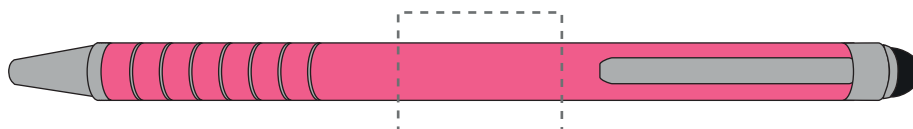

Your Ref:

Quantity:

Product Code: TPC921501

Our Ref:

Version: 1

Product Colour: PINK

PRINTING CONCERNS:

We stock this item in the following colours

**PANTONE REFERENCE(S)**

● Engraving

ARTWORK SCALE 100%

Max Engraving Area:

22mm x 16mm

ARTWORK SCALE 100%

**The dashed line is to demonstrate print area and will not appear on your printed item****PLEASE NOTE:**